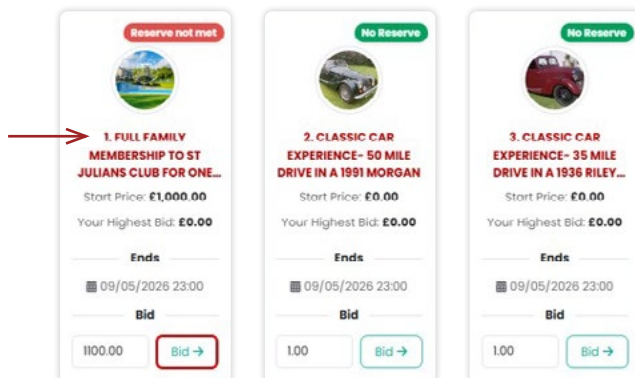

Co-Headteachers

CONTENTS

Sports & Hobby	5
Beauty	14
Food & Drinks	18
Entertainment & Leisure	22
Arts, Crafts & Home	27
Other	34

HOW TO BID

To place a bid, please log into our [Lady Boswell's PTA Events](#) or scan the QR code.

The auction closes on 9th May 2026 at 11:00pm.

- 1 From the **Events & Tickets** page, you can access the auction by clicking the **number of auction lots** or **View Event**.

- 2 Once inside the event, you can click on the title to see further details about the individual lots.

The bid amount displayed represents the **next available bidding increment**, which is set when the auction lot is created.

- If you are happy with the bid amount, you can simply click **Bid**.
- If you would like to bid a higher amount, you can either manually enter a value or use the arrow controls to select their preferred amount.
- If you manually enter a bid that does not align with the permitted increments, an **error message** will appear prompting you to adjust your bid.